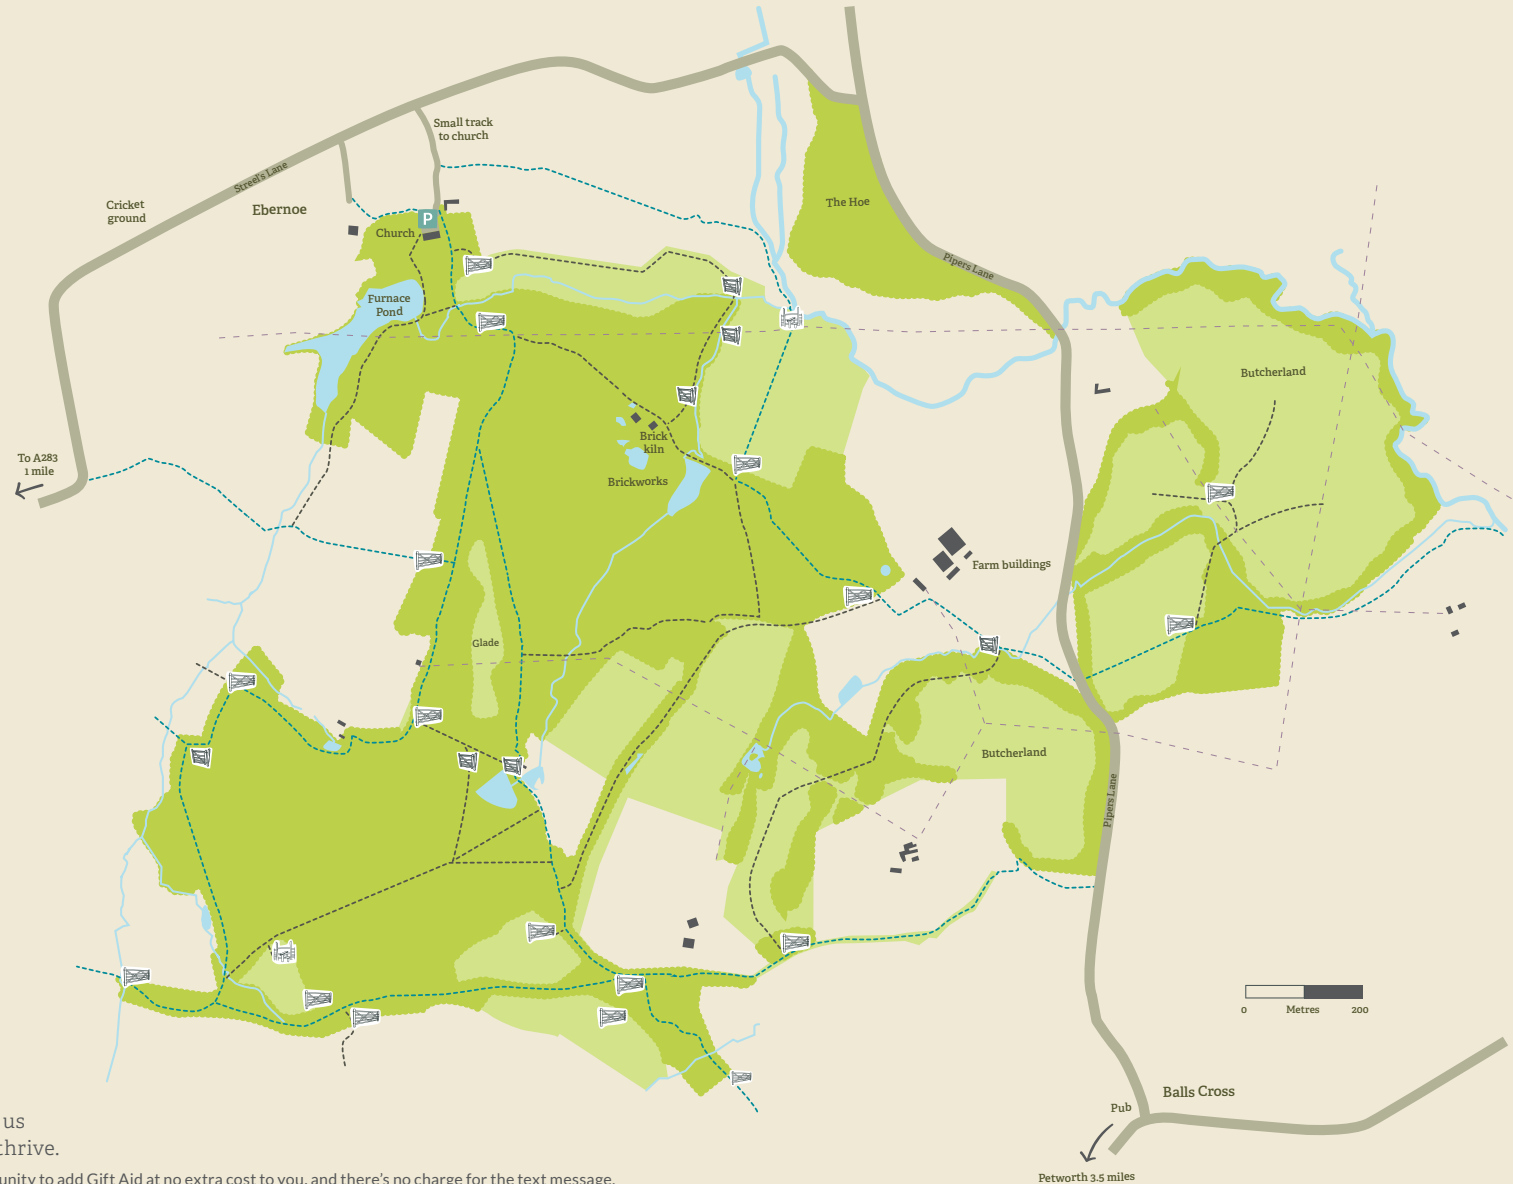

# Ebernoe Common

**Sussex**  
Wildlife Trust

Key			
	Footpath		Public Footpath
	Buildings		Water
	Grassland		Road
	Woodland		Car park
	Powerlines		Large field gate
	Stile		Kissing gate

Text 'WILD23 £3' to 70070 to give £3 and help us continue to provide places where nature can thrive.